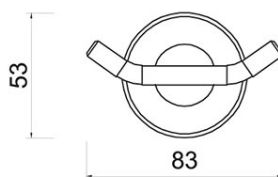

Code: **ASM06**

SMILE double hook

<https://www.ferrocompany.com/product-6319-ASM06.html>

Individual packaging: **1, package with bar code allowing for retail sale**

- chrome