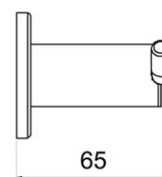

Code: **ASM06**

SMILE double hook

<https://www.ferrocompany.com/product-6319-ASM06.html>

Individual packaging: **1, package with bar code allowing for retail sale**

- chrome