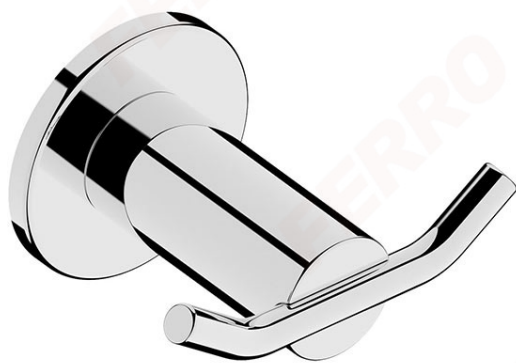

Code: **ASM06**

SMILE double hook

<https://www.ferrocompany.com/product-6319-ASM06.html>

Individual packaging: **1, package with bar code allowing for retail sale**

- chrome